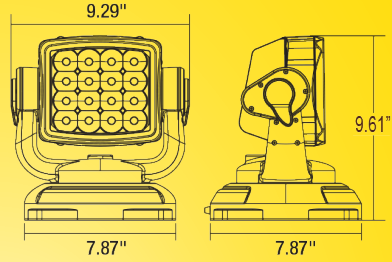

Michael Todd
& COMPANY, INC.

NEW PRODUCT

LED Remote Control Spot Light

- 16 LED's
- 6720 Lumens
- 12-24VDC, 4.75 amps
- Die cast powder coated aluminum housing
- Polycarbonate lens
- IP65 Waterproof, CE, RoHS
- Wireless remote is used to turn the light on and off, as well as to control 360° horizontal rotation and 110° vertical tilt
- 5 year warranty
- Retail Packaged
- **23A battery not included**