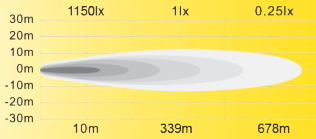

Michael Todd
& COMPANY, INC.

NEW PRODUCT

LED Remote Control Spot Light

- 16 LED's
- 6720 Lumens
- 12-24VDC, 4.75 amps
- Die cast powder coated aluminum housing
- Polycarbonate lens
- IP65 Waterproof, CE, RoHS
- Wireless remote is used to turn the light on and off, as well as to control 360° horizontal rotation and 110° vertical tilt
- 5 year warranty
- Retail Packaged
- **23A battery not included**